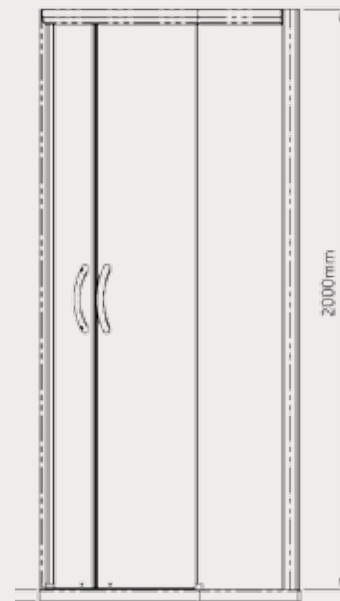

Specification Drawings

Larenco Quadrant enclosure 800/900/1000mm sq. Compatibility

Tray / Former	Larenco Quadrant
900x900	✓
1000x1000	✓

Larenco Single Sliding Screen

A stylish and space saving solution, the sleek and contemporary lines of the Larenco sliding screen create a clean and distinctive 'wet room' look – and a pleasurable showering experience. Located inside and outside of the enclosure, the easy grab handles and smooth operation of the screen make showering even more comfortable.