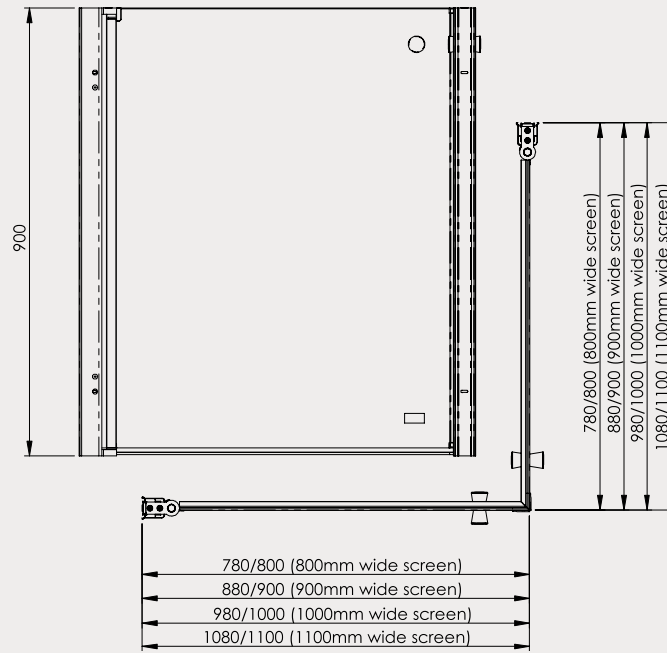

Coming Soon

Carefully designed with end users and installers in mind, Larenco is set to become a flagship range for AKW. Already offering exceptional choice and quality, new products are being planned, including four new Duo screens, all coming soon.

Larenco Duo Care enclosure 800/900/1000mm sq. Compatibility

Tray / Former	Braddan	Mullen	Sulby	Low Profile	Tuff Form
800x800					
900x900	✓				
1000x1000	✓		✓		✓
1100x1100	✓	✓	✓	✓	✓