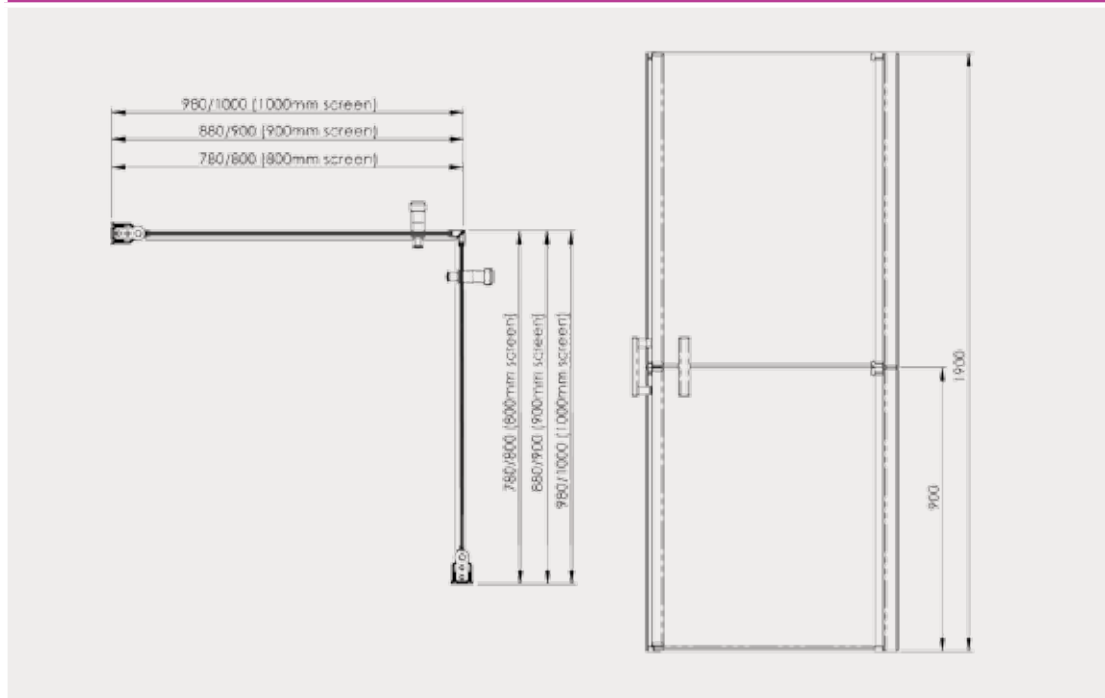

Specification Drawings

Larenco Duo enclosure 800/900/1000mm sq. Compatibility

Tray / Former	Braddan	Mullen	Sulby	Low Profile	Tuff Form
800x800					
900x900	✓				
1000x1000	✓		✓		✓
1100x1100	✓	✓	✓	✓	✓