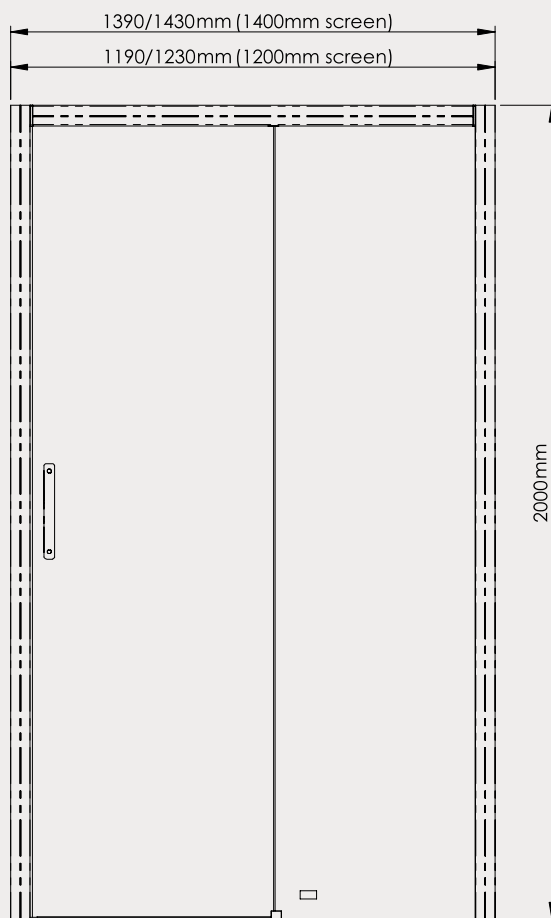

Specification Drawings

Larenco Quadrant enclosure 800/900/1000mm sq. Compatibility

Tray / Former	Larenco Quadrant
900x900	✓
1000x1000	✓

Larenco Single Sliding Screen

A stylish and space saving solution, the sleek and contemporary lines of the Larenco sliding screen create a clean and distinctive 'wet room' look – and a pleasurable showering experience. Located inside and outside of the enclosure, the easy grab handles and smooth operation of the screen make showering even more comfortable.

*Available as standard
Based on Rittec technology

Exclusions apply.

Larenco Single Sliding

Larenco Single Sliding

Larenco Single Sliding Benefits & Features

- Bright chrome finish for an attractive, contemporary look
- Space-saving design to make the most out of the bathroom
- Easy grab handles and smooth sliding doors for ease of use
- Stay Clear coating to keep glass looking clean for longer
- 6mm clear toughened glass for added safety
- 20mm profile adjustment on each side for quick installation on out of true walls
- Magnetic seals for improved water integrity
- Non handed screen for right and left handed installations
- Compatible with Tuff Form® and a selection of AKW trays
- Suitable for tiles or altro flooring
- Maximum door opening 505mm (1200) / 605mm (1400)
- Choice of two sizes: 1200mm wide & 1400mm wide
- Single sliding door is smoothly steered by rollers at the top of the frame, making the shower area easy to clean

Specification Drawings

Alcove Screen Sizes

Larenco Single Sliding Screen 1200mm

Tray / Former	Braddan	Mullen	Sulby	Low Profile	Keppel	Tuff Form
1200x650	✓					
1200x700	✓	✓	✓	✓	✓	
1200x760	✓		✓	✓		
1200x820	✓	✓	✓	✓		
1200x900	✓					
1200x1200						✓