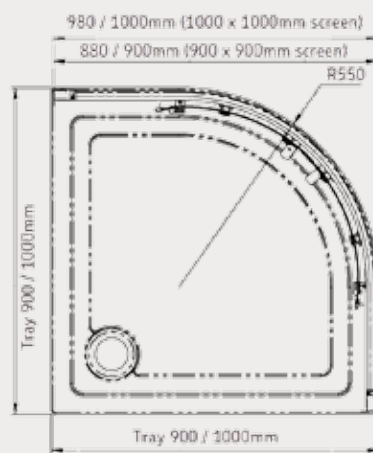

Specification Drawings

Larenco Quadrant enclosure 800/900/1000mm sq. Compatibility

Tray / Former	Larenco Quadrant
900x900	✓
1000x1000	✓

Larenco Single Sliding Screen

A stylish and space saving solution, the sleek and contemporary lines of the Larenco sliding screen create a clean and distinctive 'wet room' look – and a pleasurable showering experience. Located inside and outside of the enclosure, the easy grab handles and smooth operation of the screen make showering even more comfortable.